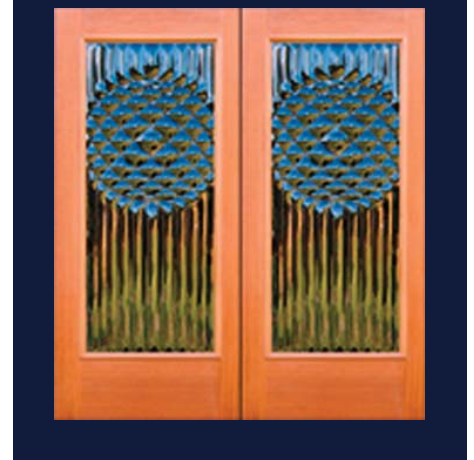

Design: ORBIT

If using this form to request a quote, please include:

Name: _____

City, State, Zip: _____

Phone: _____ e-mail: _____

Current pricing, warranty information and more available online at www.SculpturalGlassDoors.com