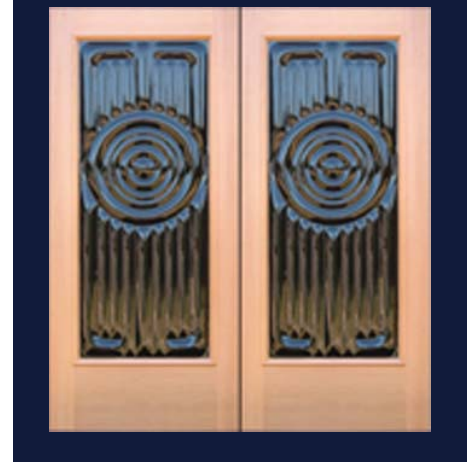

Design: OHM

If using this form to request a quote, please include:

Name: _____

City, State, Zip: _____

Phone: _____ e-mail: _____

Current pricing, warranty information and more available online at www.SculpturalGlassDoors.com