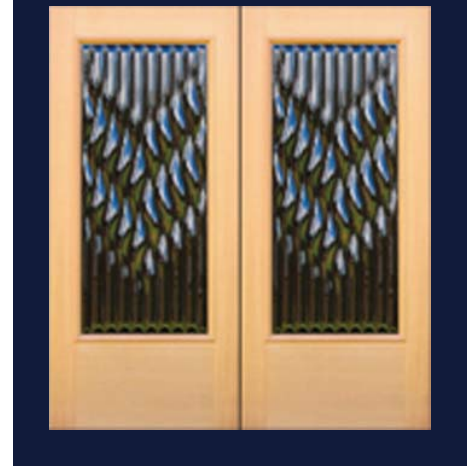

Design: FLOW

If using this form to request a quote, please include:

Name: _____

City, State, Zip: _____

Phone: _____ e-mail: _____

Current pricing, warranty information and more available online at www.SculpturalGlassDoors.com