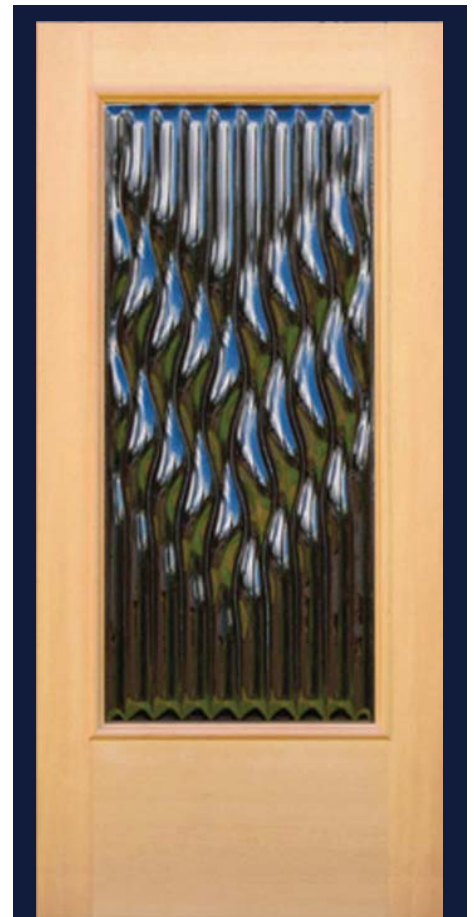

Product Description / specifications:

Fully tempered insulating glass unit, with ClearCast™ Glass exterior face, set in an unfinished, all wood door, stile and rail construction, mortise and tenon joinery, with Premium Wood Veneer over a solid engineered stave core. All glass is fully tempered and meets architectural safety standards ANSI Z97.1 and 16 CFR 1201 for tempered glass products.

Insulating glass specifications: 5/8" thickness, 1/4" warm-edge super spacer, dual seal, 6mm tempered ClearCast™ Glass exterior, 4mm flat tempered clear glass interior, Low-E (#3 surface) available as an optional upgrade.

Suggested Rough Opening specs for pre-hung exterior doors: Add 2" to door width and 2-7/8" to height.

Product Options

Configuration:

☐ Single Door   ☐ Double Door /   ☐ Exterior   ☐ Interior

Glass Choices:

☐ Bronze   ☐ Gray   ☐ Light Green   ☐ Onyx   ☐ Clear
☐ Aqua   ☐ Lacey (Glue Chip)   ☐ Other

Wood choices:

☐ African Mahogany   ☐ Clear Vertical Grain (CVG) Fir

Finish choices:

☐ Clear Finish   ☐ Stain with Clear Finish   ☐ Primed for Paint
☐ Unfinished

Sizing:

☐ 36" x 80"   ☐ 36" x 84"   ☐ 42" x 84"

☐ Custom Sizing: _____

(up to 42" x 96" available for most designs)

Pre-Hang Package:

☐ 6-9/16" Jamb   ☐ 4-9/16" Jamb   ☐ No, Door only

Standard Lock Prep:

☐ Yes   ☐ No

Stanley Hinge Finish:

☐ Oiled Bronze (dark charcoal)   ☐ Satin Nickel   ☐ Brass

Pemko Threshold:

☐ Dark Anodized Bronze   ☐ Satin Nickel

Special Requests: _____

Design: FLOW